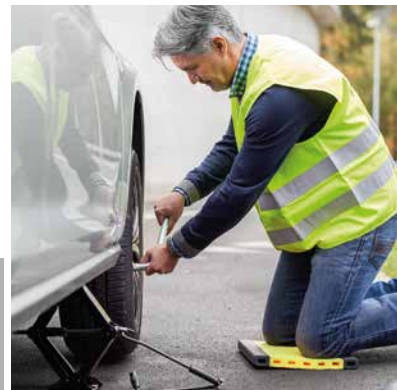

Thanks to the sticky back-strip, the shock-absorbent COMFY® DOOR PROTECTOR is quick and easy to place on the garage wall and protects car doors from scratches and dents.

The COMFY® CAR PAD is ideal to have along in the car as it ensures better visibility on the safety lane and makes changing a tyre a great deal safer.

Thanks to the COMFY® CAR ECOSEAT KNEEPAD car repairs no longer have to lead to bruised knees. What's more, the surface is water resistant and therefore easy to clean.

Lying on your back or leaning on your elbows, with the exceptionally light COMFY® CAR MAT you can work on, or better said, under your car in a comfortable and back-friendly manner.